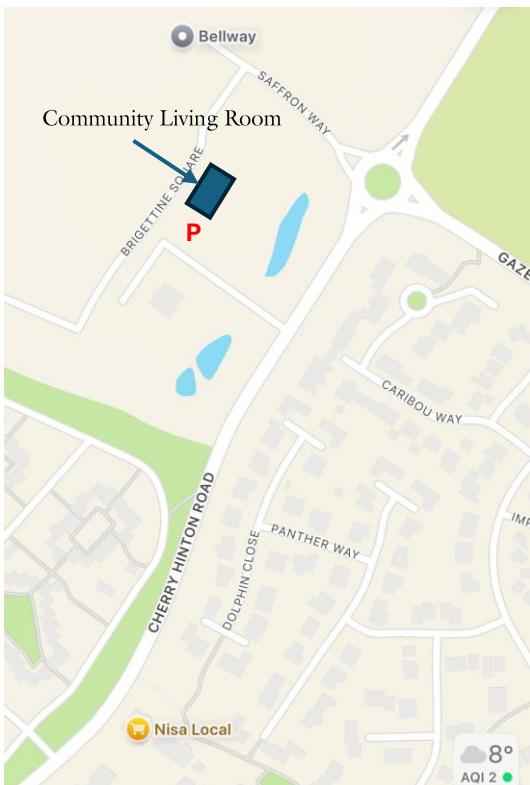

Welcome to the Community Living Room

How to find us

The address is 5 Brigettine Way, CB1 3FQ
<https://w3w.co/finishing.length.today>

**Parking is on the right of
the Community Living
Room.**

**The emergency meeting
point is over the road in
the children's playpark.**

St Andrew's
Space for God in Cherry Hinton